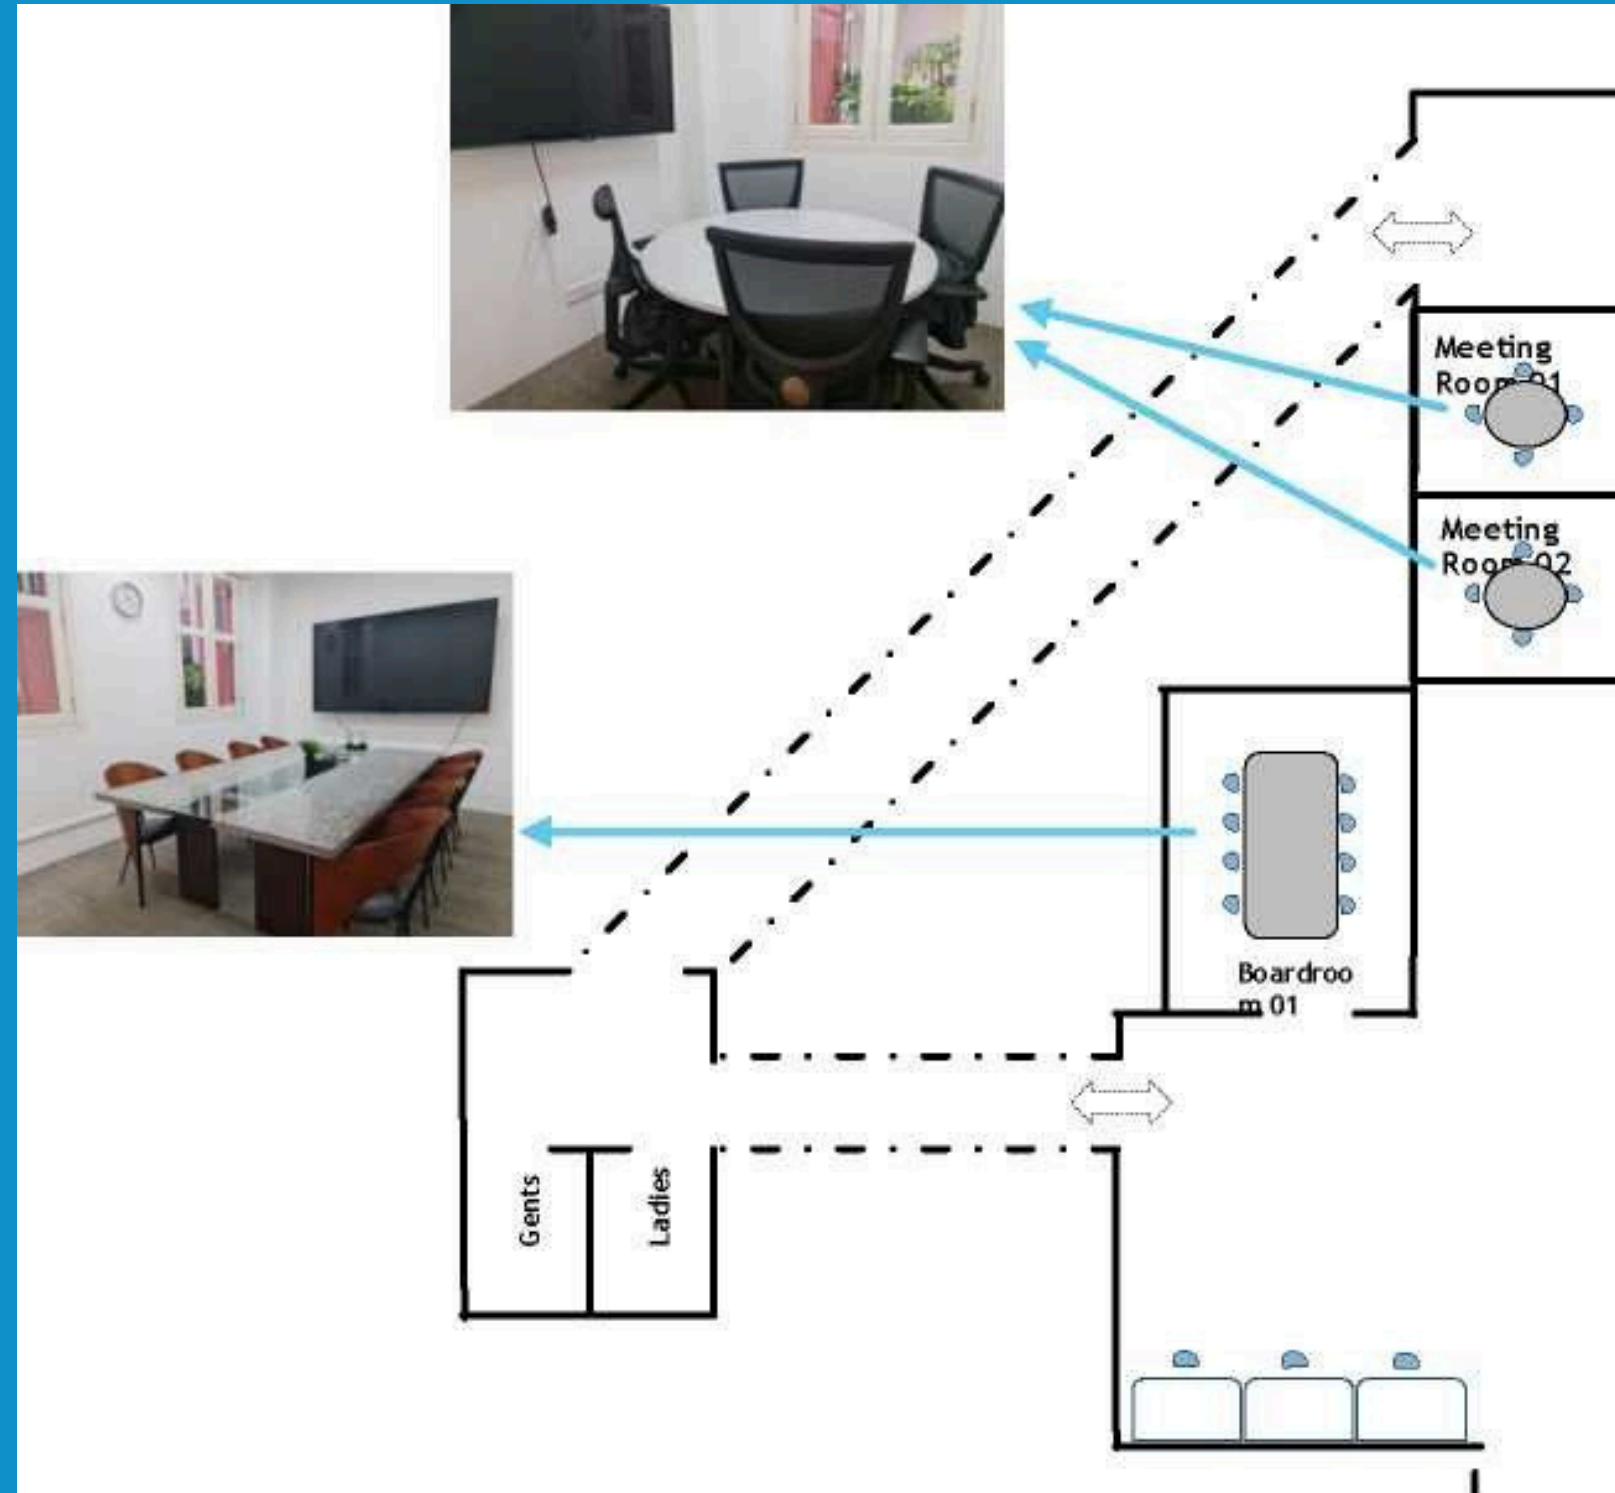

CENTER FLOOR PLAN