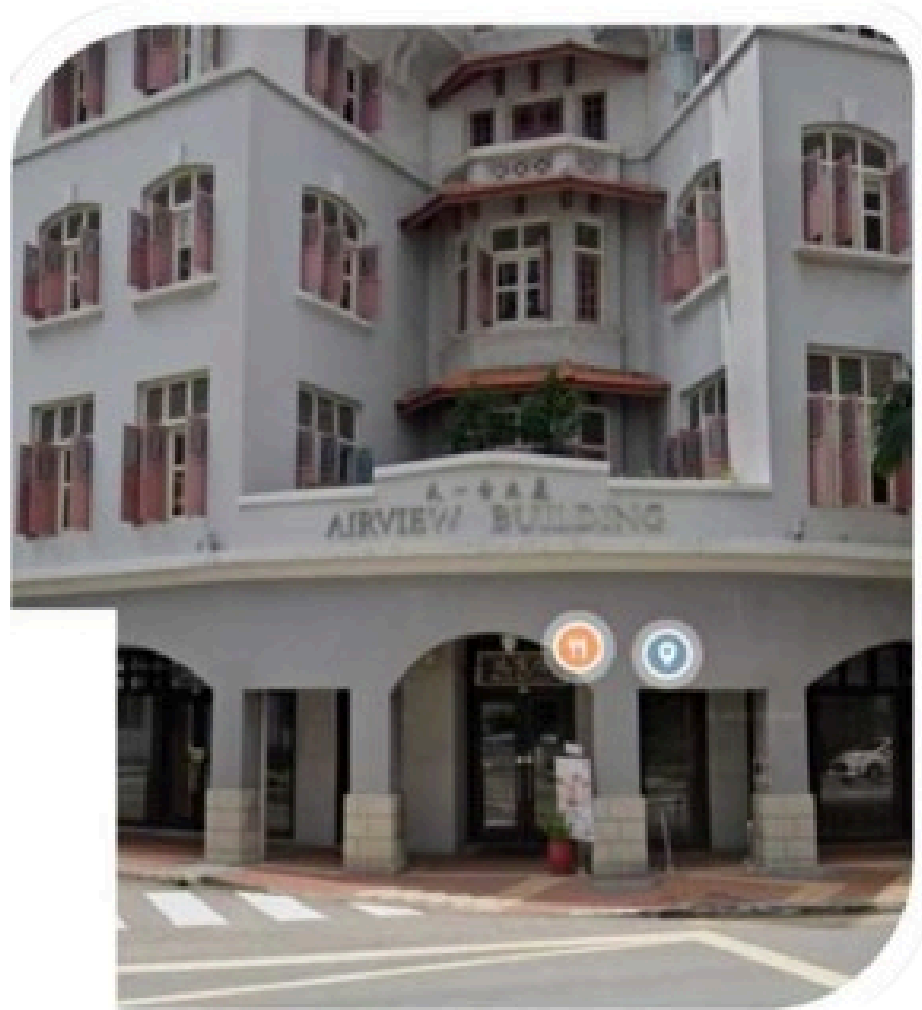

KOENIG SINGAPORE CENTER

Address:

2 Peck Seah St,
#02-01 Air View Building,
Singapore - 079305

[Google Map Link](#)

[YouTube Link](#)

SPOT OUR OFFICE: A SNEAK PEEK AT THE ENTRANCE

Step 1:

Arrive at the Air View Building.